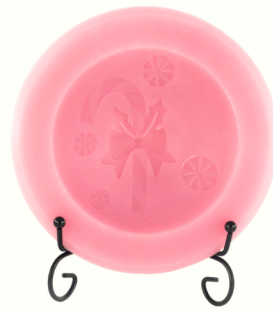

SCENTED VESSEL

'23 FALL/HOLIDAY CATALOG

7" SCENTED WAX VESSELS

A Scented vessel is an ideal way to fragrance your home without the need for a flame or a source of heat. These vessels are designed to gently diffuse aroma throughout the space, creating a pleasant and inviting atmosphere. Each vessel is hand-poured in the USA with the highest quality wax and fragrance oil.

Crisp Cotton
SV7-CR-MARLIN
SV7-CR-SHELL

Fresh Pine*
SV7-FP-MERRY
SV7-FP-TREE

Gingerbread*
SV7-GB-FALL
SV7-GB-POINT

Harvest Spice*
SV7-HS-FALL
SV7-HS-PUMPKIN

7" SCENTED WAX VESSELS *Fall/Holiday Scents

Holiday Sparkle*
SV7-HOL-MERRY
SV7-HOL-TREE

Hot Apple Pie
SV7-HAP-FALL
SV7-HAP-FLOWER

Lavender Chamomile
SV7-LC-BIRDS
SV7-LC-FLOWER

Lemon Vanilla Bean
SV7-LVB-BIRDS
SV7-LVB-FLOWRGP

Lilac Blossom
SV7-LB-FLOWRGP
SV7-LB-SHELL

NEW!

Mistletoe Kiss*
SV7-MK-SNOW
SV7-MK-TREE