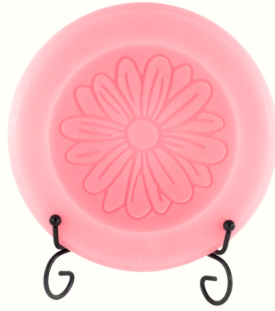

SCENTED VESSEL

'23 FALL/HOLIDAY CATALOG

7" SCENTED WAX VESSELS

A Scented vessel is an ideal way to fragrance your home without the need for a flame or a source of heat. These vessels are designed to gently diffuse aroma throughout the space, creating a pleasant and inviting atmosphere. Each vessel is hand-poured in the USA with the highest quality wax and fragrance oil.

Crisp Cotton
SV7-CR-MARLIN
SV7-CR-SHELL

Fresh Pine*
SV7-FP-MERRY
SV7-FP-TREE

Gingerbread*
SV7-GB-FALL
SV7-GB-POINT

Harvest Spice*
SV7-HS-FALL
SV7-HS-PUMPKIN

7" SCENTED WAX VESSELS *Fall/Holiday Scents

Holiday Sparkle*
SV7-HOL-MERRY
SV7-HOL-TREE

Hot Apple Pie
SV7-HAP-FALL
SV7-HAP-FLOWER

Lavender Chamomile
SV7-LC-BIRDS
SV7-LC-FLOWER

Lemon Vanilla Bean
SV7-LVB-BIRDS
SV7-LVB-FLOWRGP

Lilac Blossom
SV7-LB-FLOWRGP
SV7-LB-SHELL

NEW!

Mistletoe Kiss*
SV7-MK-SNOW
SV7-MK-TREE